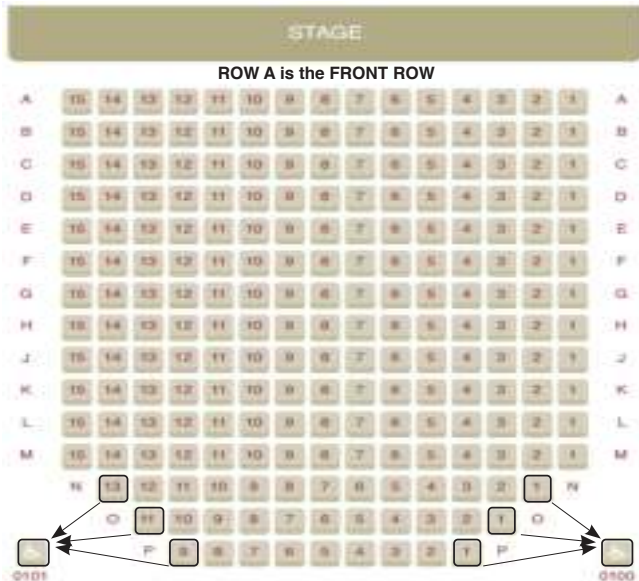

2024/2025 Season Subscription Order Form

Please note our new performance schedule starting July 1, 2024:

Thursdays through Saturdays at 8 pm, with Sunday matinees at 2 pm

A Christmas Carol performances are Thursdays and Fridays at 8 pm, with Saturdays and Sundays at 3 pm & 6 pm.

Early Bird Subscription Prices Through June 14, 2024

BONUS: Save the $10 processing fee, per subscription, when subscribing or renewing by June 14.

Read the included *show descriptions and Frequently Asked Questions* about how subscriptions work. (other side)

7-Show Subscription

Memphis • The Explorers Club • Jekyll and Hyde
Matilda • Much Ado About Nothing

The Play That Goes Wrong **PLUS** A Christmas Carol

7 Show Single Ticket Regular Price = $232

☐ 7-Show Weekend Series $179 ($190 after June 14)
Choose: ☐ Saturday ☐ Sunday matinee

☐ 7-Show Weekday Series $158 ($190 after June 14)
Choose: ☐ Thursday ☐ Friday

6-Show Subscription

Memphis • The Explorers Club • Jekyll and Hyde
Matilda • Much Ado About Nothing
The Play That Goes Wrong

6 Show Single Ticket Regular Price = $204

☐ 6-Show Weekend Series $156 ($167 after June 14)
Choose: ☐ Saturday ☐ Sunday matinee

☐ 6-Show Weekday Series $135 ($167 after June 14)
Choose: ☐ Thursday ☐ Friday

PLEASE TAKE SPECIAL NOTE

Seats N1, O1, and P1 are Reserved Companion Seats to Wheelchair Seat 0100
Seats N13, O11, and P9 are Reserved Companion Seats to Wheelchair Seat 0101
Companion Seats are only available when purchased with the matching Wheelchair Seat

Add Your Seating Preferences

☐ Rows A-E ☐ Rows F-K ☐ Rows L-P
☐ Aisle Seat ☐ Center Seat ☐ ADA/Accessible
For more details on accessible seats, call the Box Office

– For Renewing Subscribers –

☐ Keep my same seats as last season
(Renew by June 14 to keep your 2023-24 season seats)

Total Your Subscription Order

of subscriptions _____ x cost _____ = $ _____
# of subscriptions _____ x $10 processing = **Free until 6/15**

Please Consider Adding A Tax-Deductible Donation

☐ Here's my tax-deductible contribution $ _____
LTA is a 501(c)(3) non-profit organization.

TOTAL ORDER $ _____

Payment Method

☐ VISA ☐ MasterCard ☐ AMEX ☐ Discover
☐ Check made payable to LTA (Mail only)

Card # _____

Exp. Date ____/____/____ Security Code _____

Signature _____

Name _____

Address _____

City _____ State _____ Zip _____

Phone _____

Email _____

Renew or Order By Phone : 703-683-0496 • It's Fast, Easy, and Secure!

New Subscriptions Are Also Available Online: www.thelittletheatre.com

Or mail your completed order form to: The Little Theatre of Alexandria, 600 Wolfe St., Alexandria, VA 22314