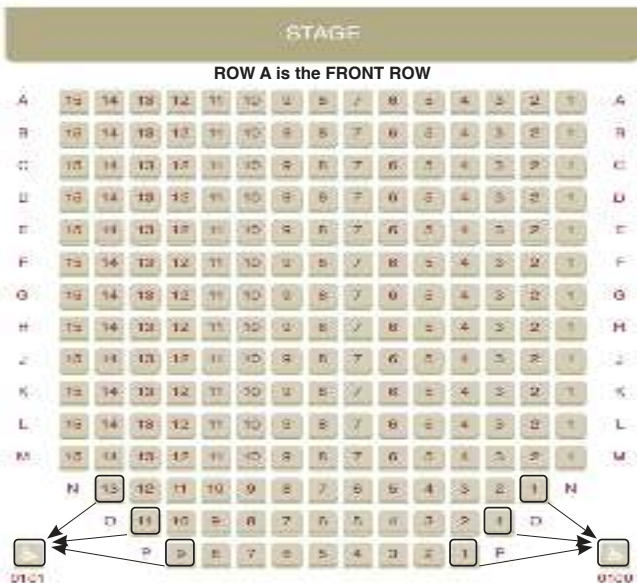

7-Show Subscription

Memphis • The Explorers Club • Jekyll and Hyde
Matilda • Much Ado About Nothing

The Play That Goes Wrong **PLUS** A Christmas Carol

7 Show Single Ticket Regular Price = $232

☐ 7-Show Weekend Series $179 ($190 after June 14)
Choose: ☐ Saturday ☐ Sunday matinee

☐ 7-Show Weekday Series $158 ($190 after June 14)
Choose: ☐ Thursday ☐ Friday

6-Show Subscription

Memphis • The Explorers Club • Jekyll and Hyde
Matilda • Much Ado About Nothing
The Play That Goes Wrong

6 Show Single Ticket Regular Price = $204

☐ 6-Show Weekend Series $156 ($167 after June 14)
Choose: ☐ Saturday ☐ Sunday matinee

☐ 6-Show Weekday Series $135 ($167 after June 14)
Choose: ☐ Thursday ☐ Friday

Add Your Seating Preferences

☐ Rows A-E ☐ Rows F-K ☐ Rows L-P

☐ Aisle Seat ☐ Center Seat ☐ ADA/Accessible

For more details on accessible seats, call the Box Office

– For Renewing Subscribers –

☐ Keep my same seats as last season

(Renew by June 14 to keep your 2023-24 season seats)

Total Your Subscription Order

of subscriptions _____ x cost _____ = $ _____

# of subscriptions _____ x $10 processing = **Free until 6/15**

Please Consider Adding A Tax-Deductible Donation

☐ Here's my tax-deductible contribution $ _____

LTA is a 501(c)(3) non-profit organization.

TOTAL ORDER $ _____

Payment Method

☐ VISA ☐ MasterCard ☐ AMEX ☐ Discover

☐ Check made payable to LTA (Mail only)

Card # _____

Exp. Date ____/____ Security Code _____

Signature _____

PLEASE TAKE SPECIAL NOTE

Seats N1, O1, and P1 are Reserved Companion Seats to Wheelchair Seat 0100
Seats N13, O11, and P9 are Reserved Companion Seats to Wheelchair Seat 0101

Companion Seats are only available when purchased with the matching Wheelchair Seat

Name _____

Address _____

City _____ State _____ Zip _____

Phone _____

Email _____

Renew or Order By Phone : 703-683-0496 • It's Fast, Easy, and Secure!

New Subscriptions Are Also Available Online: www.thelittletheatre.com

Or mail your completed order form to: The Little Theatre of Alexandria, 600 Wolfe St., Alexandria, VA 22314