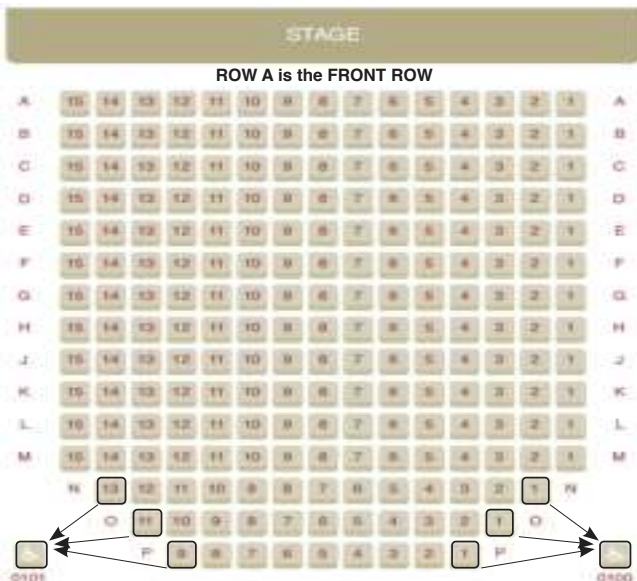

Read the included **show descriptions and Frequently Asked Questions** about how subscriptions work. (other side)

7-Show Subscription

Memphis • *The Explorers Club* • *Jekyll and Hyde*
Matilda • *Much Ado About Nothing*

The Play That Goes Wrong **PLUS** *A Christmas Carol*

7 Show Single Ticket Regular Price = $232

☐ 7-Show Weekend Series $190

Choose: ☐ Saturday ☐ Sunday matinee

☐ 7-Show Weekday Series $190

Choose: ☐ Thursday ☐ Friday

6-Show Subscription

Memphis • *The Explorers Club* • *Jekyll and Hyde*
Matilda • *Much Ado About Nothing*

The Play That Goes Wrong

6 Show Single Ticket Regular Price = $204

☐ 6-Show Weekend Series $167

Choose: ☐ Saturday ☐ Sunday matinee

☐ 6-Show Weekday Series $167

Choose: ☐ Thursday ☐ Friday

Add Your Seating Preferences

☐ Rows A-E ☐ Rows F-K ☐ Rows L-P

☐ Aisle Seat ☐ Center Seat ☐ ADA/Accessible

For more details on accessible seats, call the Box Office

– For Renewing Subscribers –

☐ Keep my same seats as last season

(Renew by June 14 to keep your 2023-24 season seats)

Total Your Subscription Order

of subscriptions _____ x cost _____ = $ _____

# of subscriptions _____ x $10 processing = $ _____

Please Consider Adding A Tax-Deductible Donation

☐ Here's my tax-deductible contribution $ _____

LTA is a 501(c)(3) non-profit organization.

TOTAL ORDER $ _____

Payment Method

☐ VISA ☐ MasterCard ☐ AMEX ☐ Discover

☐ Check made payable to LTA (Mail only)

Card # _____

Exp. Date ____/____ Security Code _____

Signature _____

PLEASE TAKE SPECIAL NOTE

Seats N1, O1, and P1 are **Reserved Companion Seats** to Wheelchair Seat 0100
Seats N13, O11, and P9 are **Reserved Companion Seats** to Wheelchair Seat 0101

Companion Seats are only available when purchased **with the matching Wheelchair Seat**

Name _____

Address _____

City _____ State _____ Zip _____

Phone _____

Email _____

Renew or Order By Phone : 703-683-0496 • It's Fast, Easy, and Secure!

New Subscriptions Are Also Available Online: www.thelittletheatre.com

Or mail your completed order form to: The Little Theatre of Alexandria, 600 Wolfe St., Alexandria, VA 22314