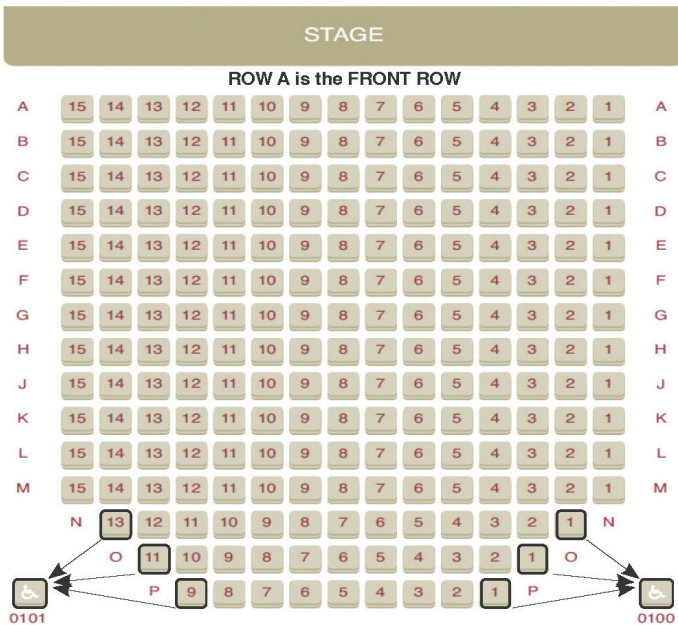

2025/2026 SEASON SUBSCRIPTION ORDER FORM

Subscribers to our 7-show or 6-show series receive their favorite seats reserved all season with substantial savings vs per-show ticket prices and service charges. And for 2025, we've added a new subscriber benefit - early guest ticketing. Subscribers will now be able to buy additional advance tickets for any show of the season before tickets go on sale to the general public.

Choose your Subscription Package

7-Show Subscription for $199 (Save *$42) 4 Musicals, 2 Plays & A Christmas Carol

Kinky Boots • *Lost In Yonkers* • *Grease* • *School of Rock*
• *Guess Who's Coming To Dinner* • *The Drowsy Chaperone*
Includes *A Christmas Carol*

6-Show Subscription for $176 (Save *$38) 4 Musicals & 2 Plays

Kinky Boots • *Lost In Yonkers* • *Grease*
School of Rock • *Guess Who's Coming To Dinner*
The Drowsy Chaperone

*Savings versus single ticket prices when you subscribe by May 31, 2025

Choose your Performance Night or Matinee

You choose the day of the week (Fridays for example) and along with your seat preference below, and we'll match it to the series that best fits your choices. This way your subscription seat will fall on the same place in the schedule of each show of the season. And subscribers receive free exchanges for any other performance of the same show.

☐ Thursdays at 8pm • ☐ Fridays at 8pm • ☐ Saturdays at 8pm • ☐ Sundays matinee at 2pm

PLEASE TAKE SPECIAL NOTE

Seats N1, O1, and P1 are Reserved Companion Seats to Wheelchair Seat O100
Seats N13, O11, and P9 are Reserved Companion Seats to Wheelchair Seat O101
Companion Seats are only available when purchased with the matching Wheelchair Seat

Add Your Seating Preferences

☐ Rows A-E • ☐ Rows F-K • ☐ Rows L-P
☐ Aisle Seat • ☐ Center Seat • ☐ ADA/Accessible
For more details on accessible seats, call the Box Office

For Renewing Subscribers

☐ Keep my same seats as last season
(Renew by June 1 to keep your 2024-25 season seats)

Total Your Subscription Order

of subscriptions _____ x cost _____ = $ _____

Order Processing

Save! *Enter $0 if ordering or renewing **by May 31, 2025**

# of subscriptions _____ x $10 processing = *$ _____

Please Consider Adding A Tax-Deductible Donation

☐ Here's my tax-deductible contribution $ _____

LTA is a 501(c)(3) non-profit organization.

TOTAL ORDER $ _____

Payment Method

☐ VISA • ☐ MasterCard • ☐ AMEX • ☐ Discover
☐ Check made payable to LTA (Mail only)

Name _____

Address _____

City _____ State _____ Zip _____

Phone (   ) _____

Email _____

Card # _____

Exp. Date _____ / _____ Security Code _____

Signature _____

Renew or Order By Phone: 703-683-0496

New Subscriptions Are Also Available Online: www.thelittletheatre.com

Or mail your completed order form to:

The Little Theatre of Alexandria, 600 Wolfe St., Alexandria, VA 22314